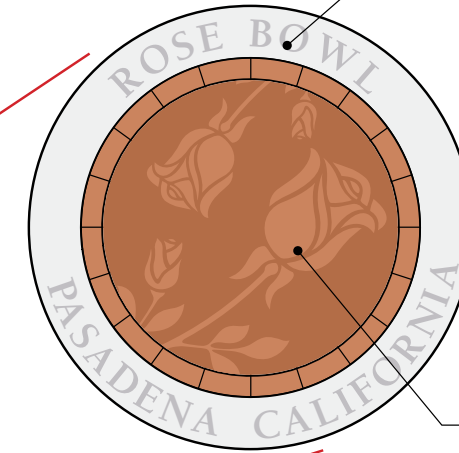

Terra-cotta date marker inset into paving

Timeline narrative inlaid metal letters or carved into stone

Inlaid metal letters or carved into stone

Terra-cotta Rose Bowl logo medallion

Ochre color paving stone to match local palette