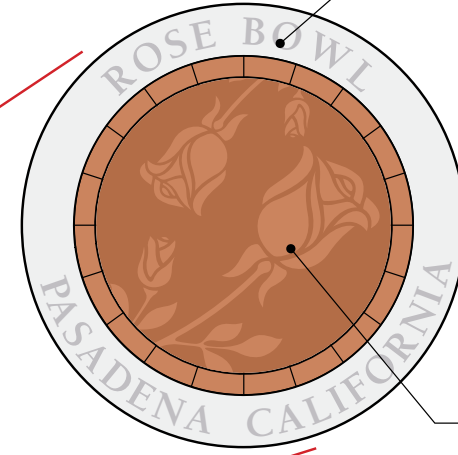

Terra-cotta date marker inset into paving

Timeline narrative inlaid metal letters or carved into stone

Inlaid metal letters or carved into stone

Terra-cotta Rose Bowl logo medallion

Ochre color paving stone to match local palette