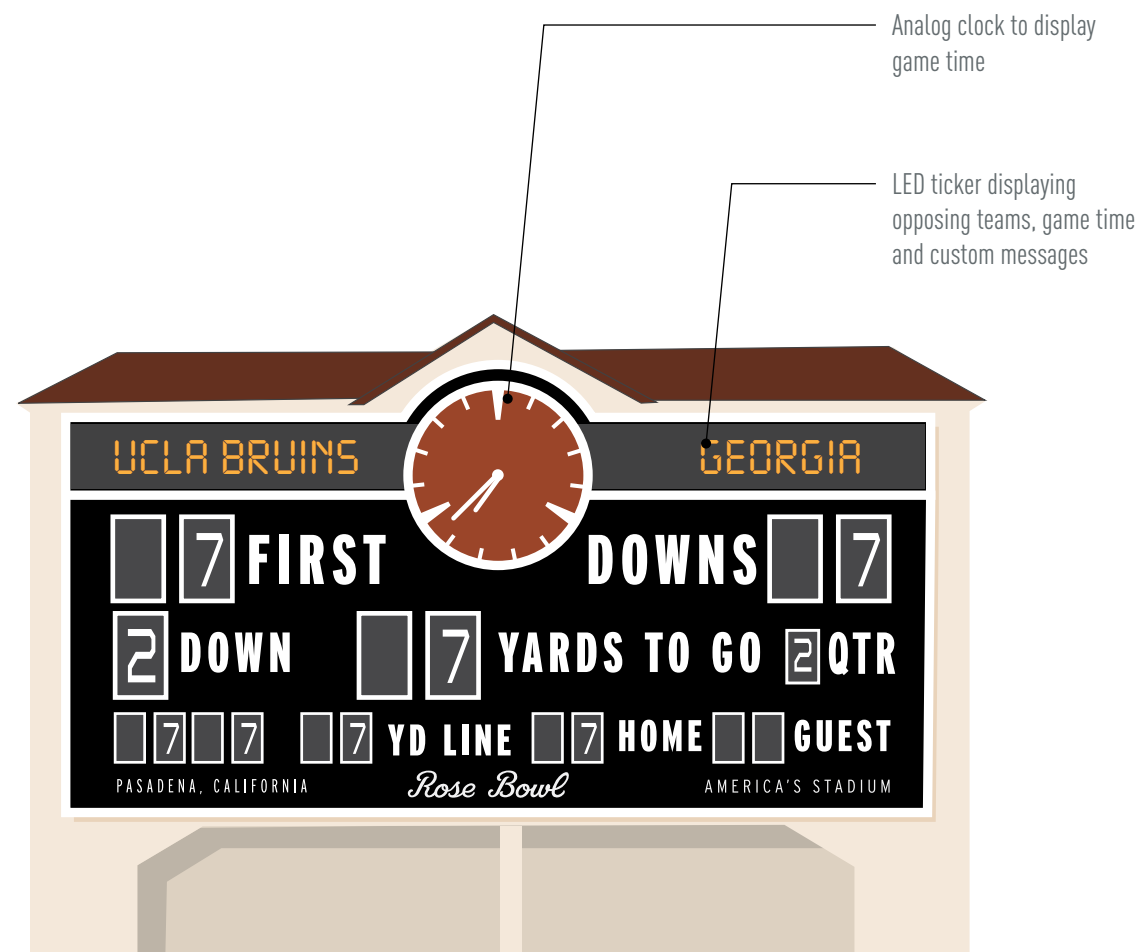

Digital game time displayed in LED ticker

Analog clock to display game time

LED ticker displaying opposing teams, game time and custom messages

North Scoreboard