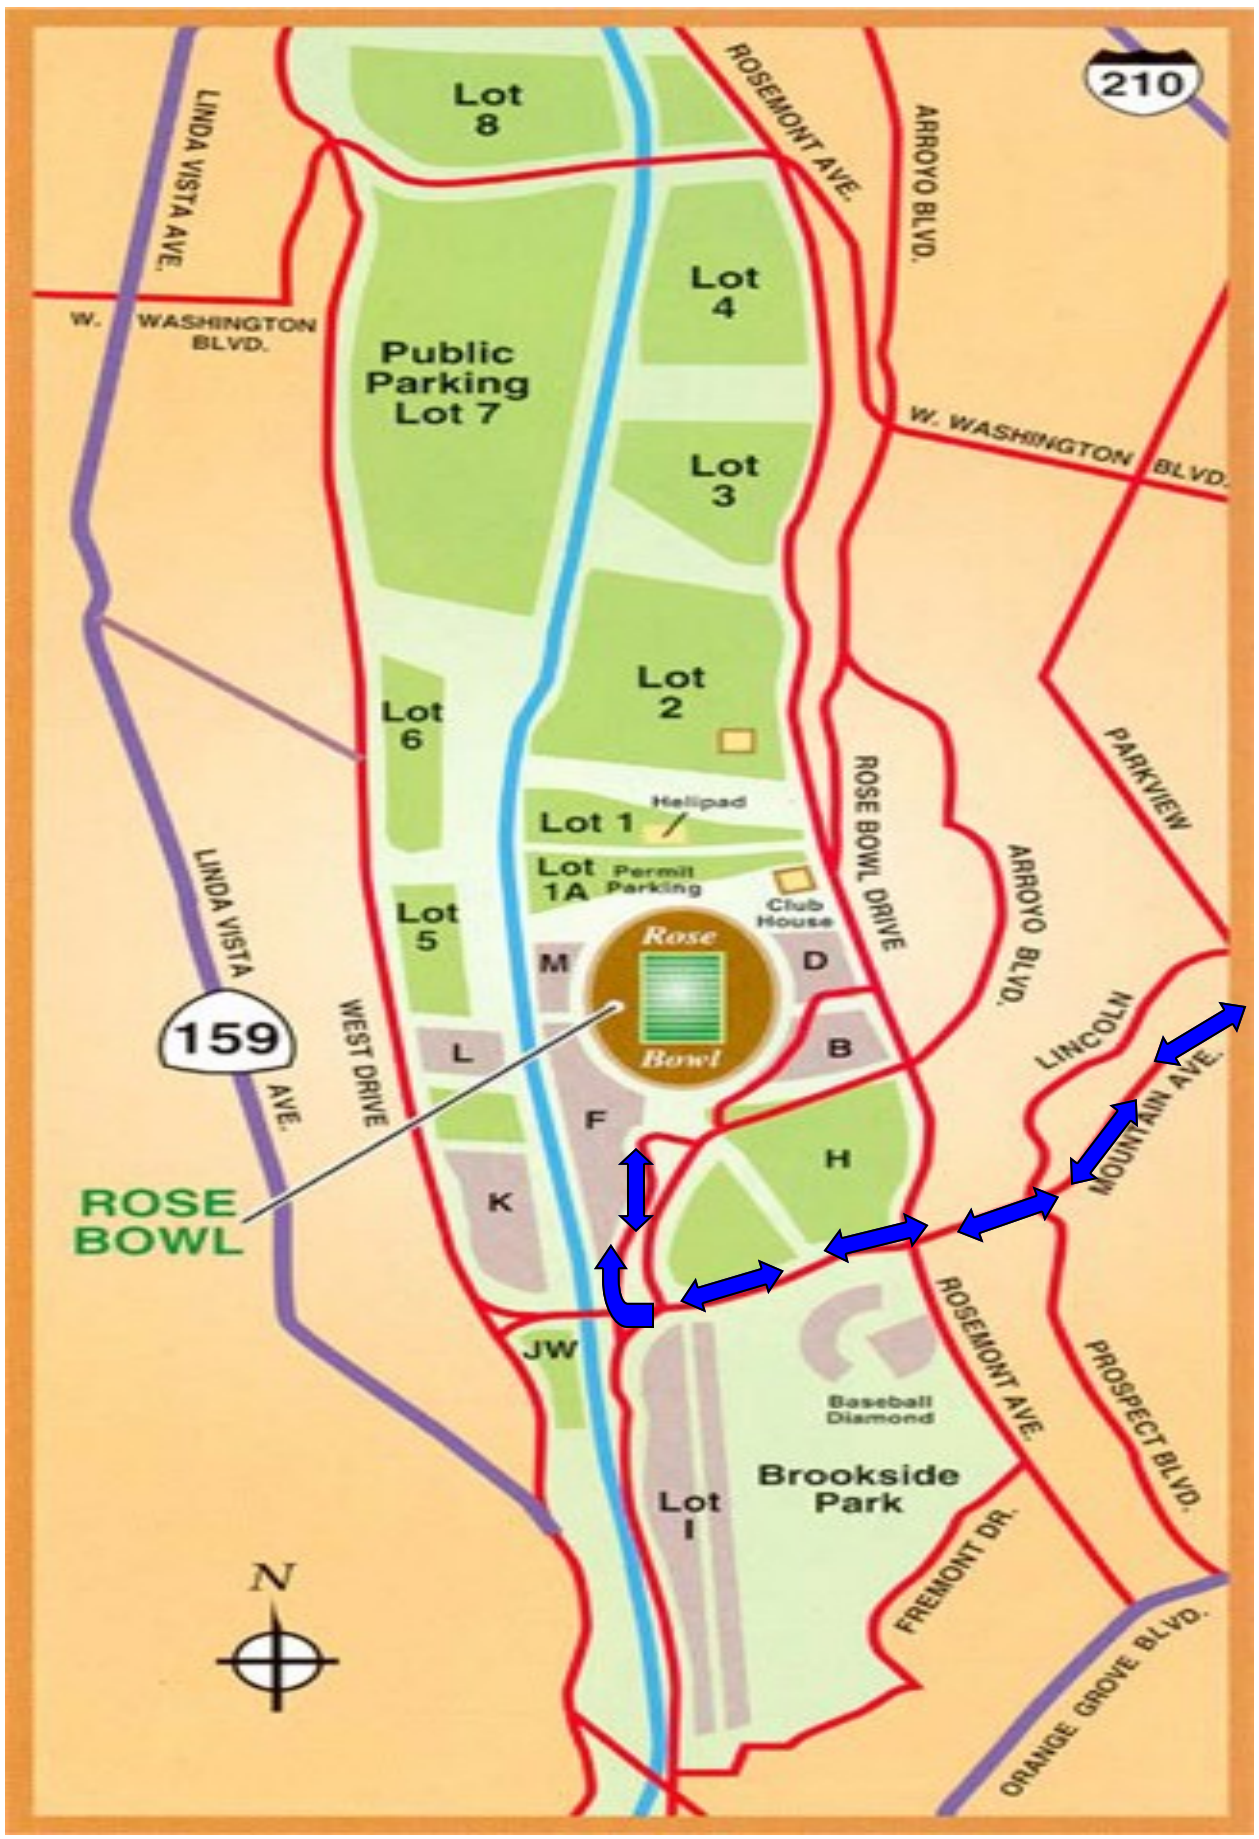

159

210

ROSE BOWL

Public Parking Lot 7

Lot 8

Lot 4

Lot 3

Lot 2

Lot 1

Lot 1A

Lot 6

Lot 5

M

L

F

K

JW

Lot I

Brookside Park

Baseball Diamond

Hellipad

Permit Parking

Club House

Rose Bowl

M

D

B

H

Rosemont Ave.

Fremont Dr.

Orange Grove Blvd.

Rosemont Ave.

Prospect Blvd.

Lincoln Mountain Ave.

Arroyo Blvd.

Rose Bowl Drive

Arroyo Blvd.

Parkview

W. Washington Blvd.

Rosemont Ave.

Arroyo Blvd.

Linda Vista Ave.

W. Washington Blvd.

Linda Vista Ave.

West Drive

210

159

N

Lot 8

Lot 4

Lot 3

Lot 2

Lot 1

Lot 1A

Lot 6

Lot 5

M

L

F

K

JW

Lot I

Brookside Park

Baseball Diamond

Hellipad

Permit Parking

Club House

Rose Bowl

M

D

B

H

Rosemont Ave.

Fremont Dr.

Orange Grove Blvd.

Rosemont Ave.

Prospect Blvd.

Lincoln Mountain Ave.

Arroyo Blvd.

Rose Bowl Drive

Arroyo Blvd.

Parkview

W. Washington Blvd.

Rosemont Ave.

Arroyo Blvd.

Linda Vista Ave.

W. Washington Blvd.

Linda Vista Ave.

West Drive

210

159

N